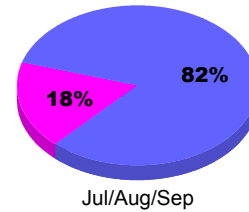

YTD Status Quo Clubs 2012-2013

Status Quo Clubs Compared to Status Quo Members

Legend: Status Quo Clubs (Cyan), Total Status Quo Members (Green)

MEMBERSHIP

**Membership Results
2012-2013**

**Membership
2011-2012**

Month	Net Memb Goal	Actual New Memb	Actual Dropped Memb	Gain/Loss of Memb	Gain/Loss of Memb
Jul/Aug/Sep	0	33	-32	1	-30
Totals	0	33	-32	1	-30

Membership Results 2012-2013

Goal, New, Dropped, Gain/Loss

Legend: Goal (Cyan), Actual (Green), Dropped (Yellow), Gain Loss (Magenta)

Comparison of Membership Gain/Loss

Current Year Compared to the Previous Year

Legend: Current Year (Cyan), Previous Year (Green)

Gender Comparison 2012-2013

Jul/Aug/Sep

Legend: Male (Blue), Female (Magenta)